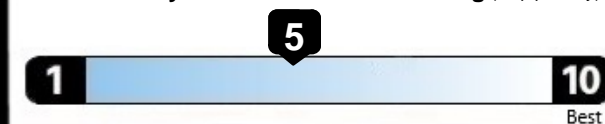

EPA DOT Fuel Economy and Environment

Fuel Economy

23 MPG Small SUVs range from 14 to 138 MPG. The best vehicle rates 146 MPGe.

21 city 27 highway

4.3 gallons per 100 miles

Gasoline Vehicle

You spend $2,250 more in fuel costs over 5 years compared to the average new vehicle.

Annual fuel cost $2,150

Fuel Economy & Greenhouse Gas Rating (tailpipe only)

This vehicle emits 385 grams CO₂ per mile. The best emits 0 grams per mile (tailpipe only). Producing and distributing fuel also creates emissions; learn more at fuel economy.gov.

Smog Rating (tailpipe only)